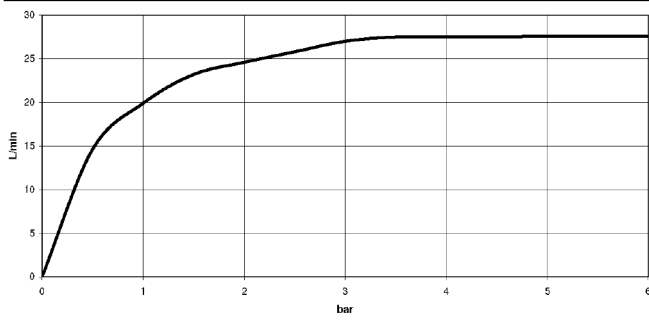

**MEM Bath cascade spout without diverter for deck mounting - Dark Chrome**

MEM

13 630 740

- 235mm projection
- cascade
- height of mixer 100 mm
- height up to aerator 80 mm
- hole diameter 32 mm
- 1/2" connection
- max. flow 26.5 l/min at 3 bar flow pressure
- WRAS 1809016

13 630 740

mm [inches]

Flow rate chart

Trajectory diagram

13 630 740

Parts for other finishes can be found here: [Chrome](#)