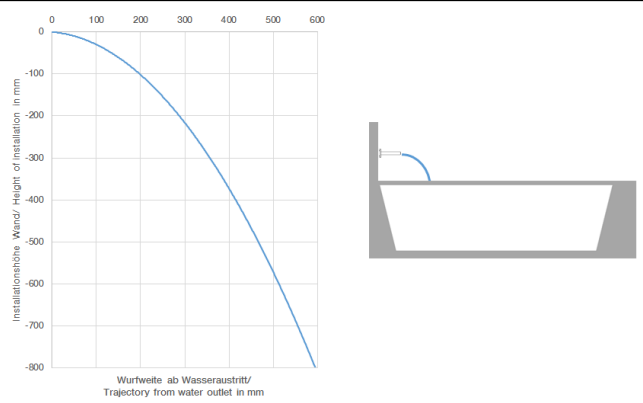

**MEM Bath cascade spout without diverter for deck mounting - Dark Chrome**

MEM

13 630 740

- 235mm projection
- cascade
- height of mixer 100 mm
- height up to aerator 80 mm
- hole diameter 32 mm
- 1/2" connection
- max. flow 26.5 l/min at 3 bar flow pressure
- WRAS 1809016

13 630 740

mm [inches]

Flow rate chart

Trajectory diagram

13 630 740

Parts for other finishes can be found here: [Chrome](#)