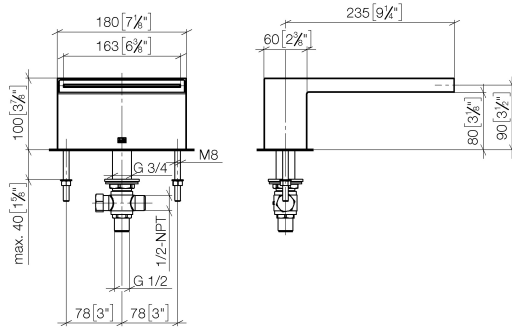

**MEM Bath cascade spout without diverter for deck mounting - Dark Chrome**

MEM

13 630 740

- 235mm projection
- cascade
- height of mixer 100 mm
- height up to aerator 80 mm
- hole diameter 32 mm
- 1/2" connection
- max. flow 26.5 l/min at 3 bar flow pressure
- WRAS 1809016

13 630 740

mm [inches]

Flow rate chart

Trajectory diagram

13 630 740

Parts for other finishes can be found here: [Chrome](#)